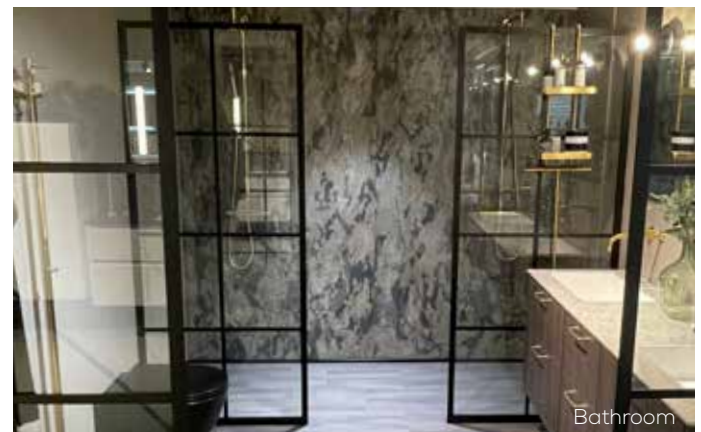

## Translucent Slate is perfect interior!

- Paper thin 100% stone and very flexible
- Fire-approved materials
- The Slate sheets is only approx. 1.5 mm thin and low weight
- Improved eco-balance with lower CO<sup>2</sup> emissions
- One sheet of Slate approx. 95% less CO<sup>2</sup> than a conventional thick stone slab during transport.
- Variable sizes up to 3.500 x 1.200 mm
- Different effects depending on light source
- Bendable radius: approx. 5 cm -3D-formable
- UV-resistant & frost-proof
- Waterproof & easy to clean
- More than 70 different decors

Real slate cladding can be used indoors, outdoors, for wet rooms, pools, kitchens and much more.

HH LUX ApS is a part of Slate-Lite Nordic, with main office in Denmark,

Walls - showroom

Reception - hotel

Bathroom

Bath/Shower

Kitchen

Interior: Walls

Fireplace

Lighting

Furniture

Facade/Roof