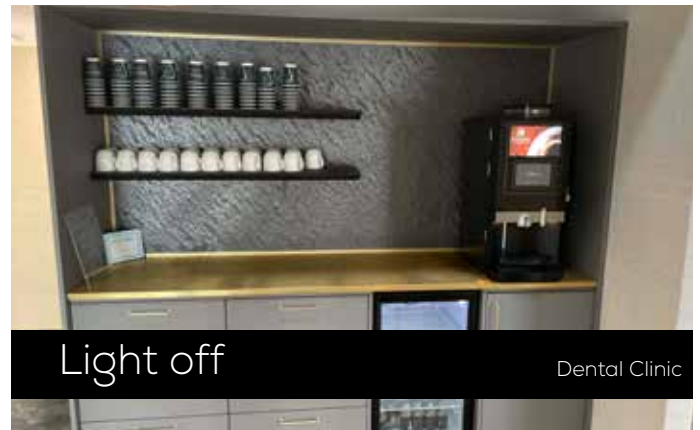

Inspiration for your next interior project!

Translucent slate with light. Inside and outside.